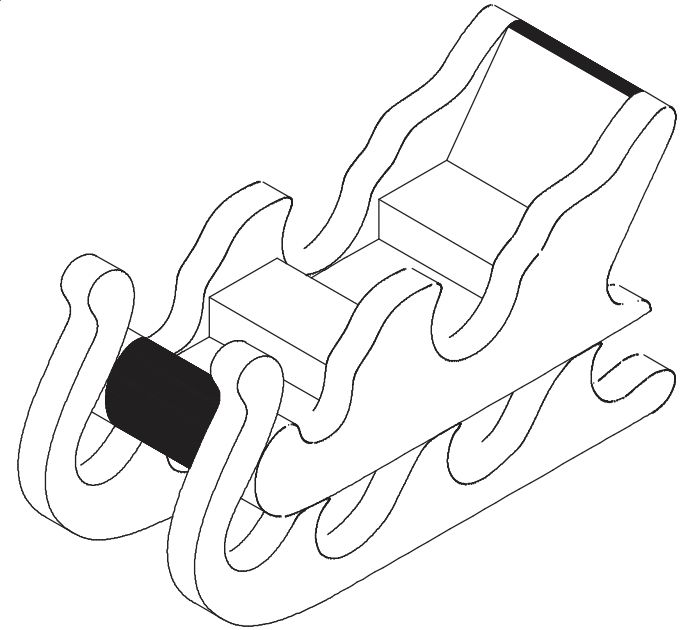

SIDE - 1/4" THICK

SEAT - 1" THICK

SKI - 1/4" THICK

BACK - 1" THICK

BOTTOM - 1" THICK

Wuudchuck's Wuudwerks
<http://wuudchuck.com>

TITLE

Christmas Sleigh Ornament

SCALE

1:1

April 16, 2006

SHEET

1 of 1