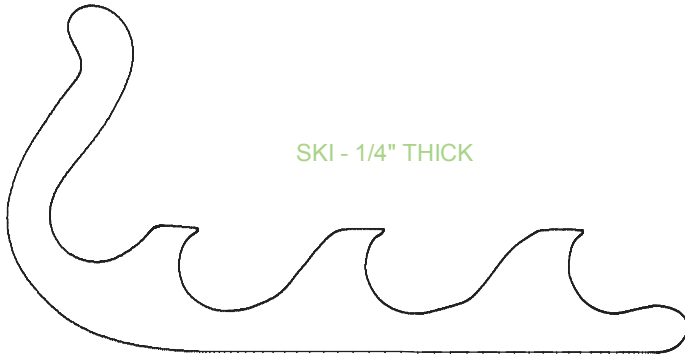

SIDE - 1/4" THICK

SEAT - 1" THICK

SKI - 1/4" THICK

BACK - 1" THICK

BOTTOM - 1" THICK

Wuudchuck's Wuudwerks
<http://wuudchuck.com>

TITLE

Christmas Sleigh Ornament

SCALE

1:1

April 16, 2006

SHEET

1 of 1